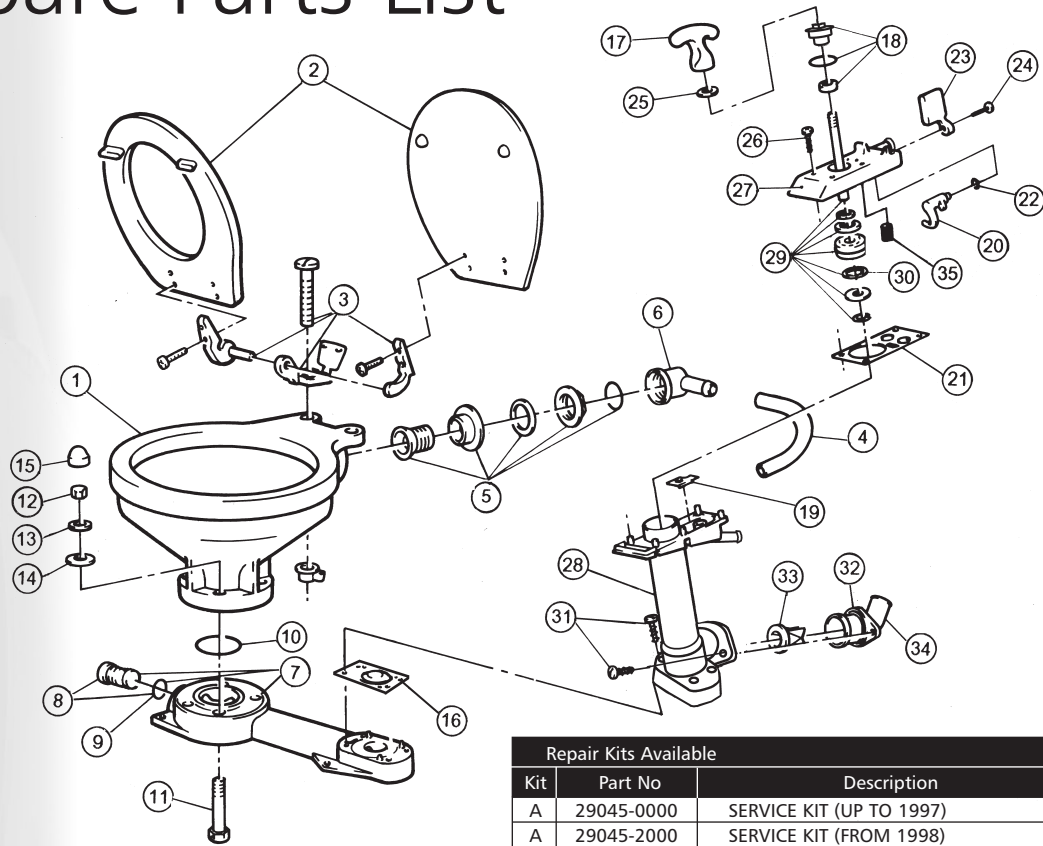

Spare Parts List

Repair Kits Available		
Kit	Part No	Description
A	29045-0000	SERVICE KIT (UP TO 1997)
A	29045-2000	SERVICE KIT (FROM 1998)
B	29040-2000	PUMP ASSEMBLY
C	29094-2000	VALVE COVER ASSEMBLY
D	29051-2000	PUMP CYLINDER ASSEMBLY
E	29047-0000	BASE TO BOWL MOUNTING KIT

Key	Description	Qty Per Toilet	Part No	Qty per Repair Kit				
				A	B	C	D	E
1	BOWL COMPACT TOILET	1	29096-0000					
	BOWL REGULAR TOILET	1	29126-0000					
2	SEAT, LID & HINGE SET COMPACT TOILET	1	29097-1000					
	REGULAR TOILET	1	29127-1000					
3	HINGE SET (1 PAIR) COMPACT TOILET	1	29098-1000					
	REGULAR TOILET	1	29098-2000					
4	HOSE COMPACT TOILET	1	29035-1000					
	HOSE REGULAR TOILET	1	29035-1001					
5	INTAKE SEAL +	1						
6	INTAKE ELBOW	1	29048-1000					
7	BASE, PLUG + O-RING ASSY	1	29041-1000					
8	PLUG + O-RING ASSY (UP TO 2002 - SCREW)	1	29028-0000					
	(FROM 2003 - BAYONET)	1	29028-2000					
9	O-RING (PLUG)	1	-					
10	O-RING (BOWL)	1	-					1
11	BOLT (S/S)	4	-					4
12	NUT (S/S)	4	-					4
13	WASHER (S/S)	4	-					4
14	WASHER (NYLON)	4	-					4
15	CAP	4	-			2		4
16	BASE VALVE GASKET	1	29043-0000	1	1			1

Key	Description	Qty Per Toilet	Part No	Qty per Repair Kit				
				A	B	C	D	E
17	HANDLE	1	29026-2000		1			
18	SEAL HOUSING ASSY (UP TO 1997)	1	29044-0000	1	1	1		
	(FROM 1998 ONWARDS)	1	29044-2000	1	1	1		
19	TOP VALVE SEAT	1	-	1	1	1	1	
20	CAM	1	-		1	1		
21	TOP VALVE GASKET	1	29042-0000	1	1			
22	O-RING (FLUSH LEVER)	1	-	1	1	1		
23	FLUSH CONTROL LEVER	1	-		1	1		
24	SCREW (FLUSH LEVER)	1	-		1	1	1	
25	BUFFER	1	-		1	1		
26	SCREW (VALVE COVER)	6	-	1	6	6		
27	VALVE COVER	1	-		1	1		
28	PUMP CYLINDER	1	-		1		1	
29	PISTON, ROD & O-RING ASSY	1	29046-0000			1		
30	O-RING (PISTON)	1	-		1	1		
31	SCREW (PUMP CYLINDER)	6	-	1	2		2	
32	DISCHARGE FLANGE	1	29091-1000		1		1	
33	JOKER VALVE	1	29092-1000	1	1		1	
34	DISCHARGE ELBOW	1	29029-1000		1		1	
35	VALVE SPRING (ONLY FROM 1998)	1	-		1	1		