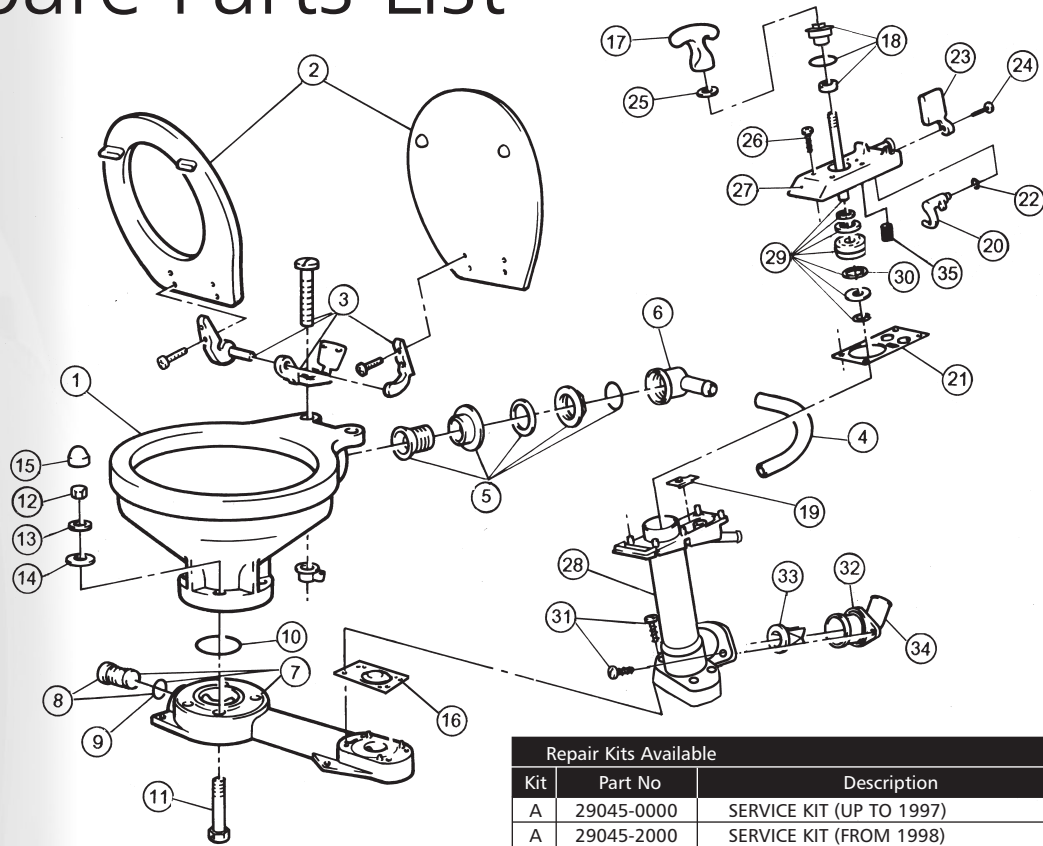

Spare Parts List

Repair Kits Available		
Kit	Part No	Description
A	29045-0000	SERVICE KIT (UP TO 1997)
A	29045-2000	SERVICE KIT (FROM 1998)
B	29040-2000	PUMP ASSEMBLY
C	29094-2000	VALVE COVER ASSEMBLY
D	29051-2000	PUMP CYLINDER ASSEMBLY
E	29047-0000	BASE TO BOWL MOUNTING KIT

Key	Description	Qty Per Toilet	Part No	Qty per Repair Kit				
				A	B	C	D	E
1	BOWL COMPACT TOILET	1	29096-0000					
	BOWL REGULAR TOILET	1	29126-0000					
2	SEAT, LID & HINGE SET COMPACT TOILET	1	29097-1000					
	REGULAR TOILET	1	29127-1000					
3	HINGE SET (1 PAIR) COMPACT TOILET	1	29098-1000					
	REGULAR TOILET	1	29098-2000					
4	HOSE COMPACT TOILET	1	29035-1000					
	HOSE REGULAR TOILET	1	29035-1001					
5	INTAKE SEAL +	1						
6	INTAKE ELBOW	1	29048-1000					
7	BASE, PLUG + O-RING ASSY	1	29041-1000					
8	PLUG + O-RING ASSY (UP TO 2002 - SCREW)	1	29028-0000					
	(FROM 2003 - BAYONET)	1	29028-2000					
9	O-RING (PLUG)	1	-					
10	O-RING (BOWL)	1	-					1
11	BOLT (S/S)	4	-					4
12	NUT (S/S)	4	-					4
13	WASHER (S/S)	4	-					4
14	WASHER (NYLON)	4	-					4
15	CAP	4	-				2	4
16	BASE VALVE GASKET	1	29043-0000	1	1			1

Key	Description	Qty Per Toilet	Part No	Qty per Repair Kit				
				A	B	C	D	E
17	HANDLE	1	29026-2000		1			
18	SEAL HOUSING ASSY (UP TO 1997)	1	29044-0000	1	1	1		
	(FROM 1998 ONWARDS)	1	29044-2000	1	1	1		
19	TOP VALVE SEAT	1	-	1	1	1	1	
20	CAM	1	-		1	1		
21	TOP VALVE GASKET	1	29042-0000	1	1			
22	O-RING (FLUSH LEVER)	1	-	1	1	1		
23	FLUSH CONTROL LEVER	1	-		1	1		
24	SCREW (FLUSH LEVER)	1	-		1	1	1	
25	BUFFER	1	-		1	1		
26	SCREW (VALVE COVER)	6	-	1	6	6		
27	VALVE COVER	1	-		1	1		
28	PUMP CYLINDER	1	-		1		1	
29	PISTON, ROD & O-RING ASSY	1	29046-0000		1			
30	O-RING (PISTON)	1	-		1	1		
31	SCREW (PUMP CYLINDER)	6	-	1	2		2	
32	DISCHARGE FLANGE	1	29091-1000		1		1	
33	JOKER VALVE	1	29092-1000	1	1		1	
34	DISCHARGE ELBOW	1	29029-1000		1		1	
35	VALVE SPRING (ONLY FROM 1998)	1	-		1	1		