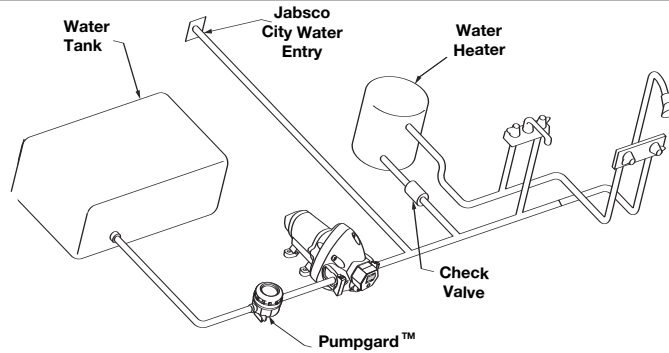

FIG. 4

EXPLODED VIEW

AUTOMATIC WATER SYSTEM PUMP SERVICE PARTS

| KEY# | DESCRIPTION | SERIES | |
|------|----------------------|--------------|--------------|
| | | 31395 - XXXX | 31295 - XXXX |
| 1 | Pressure Switch | (25 psi) | 18916-1025 |
| | | (40 psi) | 18916-1040 |
| | | (50 psi) | 18916-1050 |
| 2 | Pumphead Assembly | (25 psi) | 18914-1025 |
| | | (40 psi) | 18914-1040 |
| | | (50 psi) | 18914-1050 |
| 3 | Check Valve Assembly | 18911-1030 | 18911-1030 |
| 4 | Slide Clips (Pair) | 30647-1000 | 30647-1000 |

**ACCESSORIES
SNAP-IN PORT SYSTEM**

30649-1000
(1 PAIR)
SNAP-IN PORT X
1/2" - 14 MALE PIPE
STRAIGHT

30654-1000
(1 PAIR)
SNAP-IN PORT X
1/2" (13 mm)
HOSE BARB
STRAIGHT

30653-1000
(1 PAIR)
SNAP-IN PORT X
3/4" (19 mm)
HOSE BARB
STRAIGHT

30650-1000
(1 PAIR)
SNAP-IN PORT X
GARDEN HOSE
STRAIGHT

30655-1000
(1 PAIR)
SNAP-IN PORT X
1/2" - 14 MALE PIPE
90° ELBOW

30651-1000
(1 PAIR)
SNAP-IN PORT X
1/2" (13 mm)
HOSE BARB
90° ELBOW

30642-1000
(1 PAIR)
SNAP-IN PORT X
3/4" (19 mm)
HOSE BARB
90° ELBOW