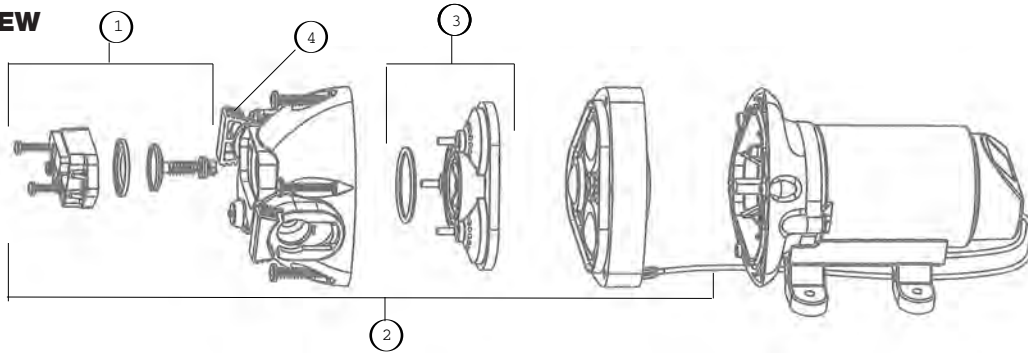

FIG. 4

EXPLODED VIEW

AUTOMATIC WATER SYSTEM PUMP SERVICE PARTS

| KEY# | DESCRIPTION | SERIES | |
|------|----------------------|--------------|--------------|
| | | 31395 - XXXX | 31295 - XXXX |
| 1 | Pressure Switch | (25 psi) | 18916-1025 |
| | | (40 psi) | 18916-1040 |
| | | (50 psi) | 18916-1050 |
| 2 | Pumphead Assembly | (25 psi) | 18914-1025 |
| | | (40 psi) | 18914-1040 |
| | | (50 psi) | 18914-1050 |
| 3 | Check Valve Assembly | 18911-1030 | 18911-1030 |
| 4 | Slide Clips (Pair) | 30647-1000 | 30647-1000 |

**ACCESSORIES
SNAP-IN PORT SYSTEM**

30649-1000
(1 PAIR)
SNAP-IN PORT X
1/2" - 14 MALE PIPE
STRAIGHT

30654-1000
(1 PAIR)
SNAP-IN PORT X
1/2" (13 mm)
HOSE BARB
STRAIGHT

30653-1000
(1 PAIR)
SNAP-IN PORT X
3/4" (19 mm)
HOSE BARB
STRAIGHT

30650-1000
(1 PAIR)
SNAP-IN PORT X
GARDEN HOSE
STRAIGHT

30655-1000
(1 PAIR)
SNAP-IN PORT X
1/2" - 14 MALE PIPE
90° ELBOW

30651-1000
(1 PAIR)
SNAP-IN PORT X
1/2" (13 mm)
HOSE BARB
90° ELBOW

30642-1000
(1 PAIR)
SNAP-IN PORT X
3/4" (19 mm)
HOSE BARB
90° ELBOW