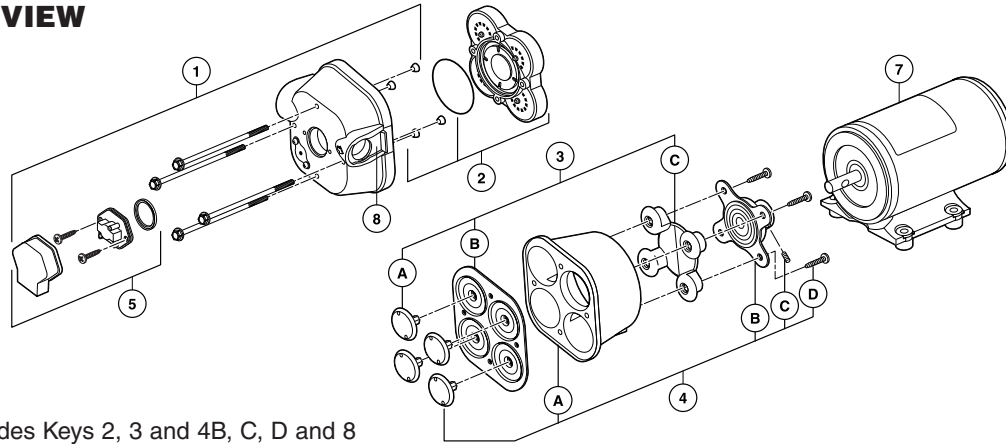

EXPLODED VIEW

* Service kit includes Keys 2, 3 and 4B, C, D and 8

KEY	DESCRIPTION	QTY	31705-SERIES — PART NO.	31700-SERIES — PART NO.
1	Upper Housing	1	18910-4000	18910-4050
2	Valve Kit	1	18911-7010	18911-7030
3	Diaphragm Kit	1	18912-3050	18912-3040
4	Lower Housing Kit	1	18915-9005	18915-9002
5	Pressure Switch	1	N.A.	18916-0050
*6	Service Kit	1	18920-9053	18920-9043
7	Motor Kit – 12V EMC COMP	1	18919-0140	18919-0140
	24V EMC COMP	1	18919-1062	18919-1062
8	Slide Clips	1	30648-1000	30648-1000
9	Pumphead Assy.	1	18914-6300	18914-6350
	Pumpgard™ Strainer	1	46400-0000	46400-0000
	Spray Nozzle US	1		30703-1000
	Spray Nozzle EC	1		30704-1000