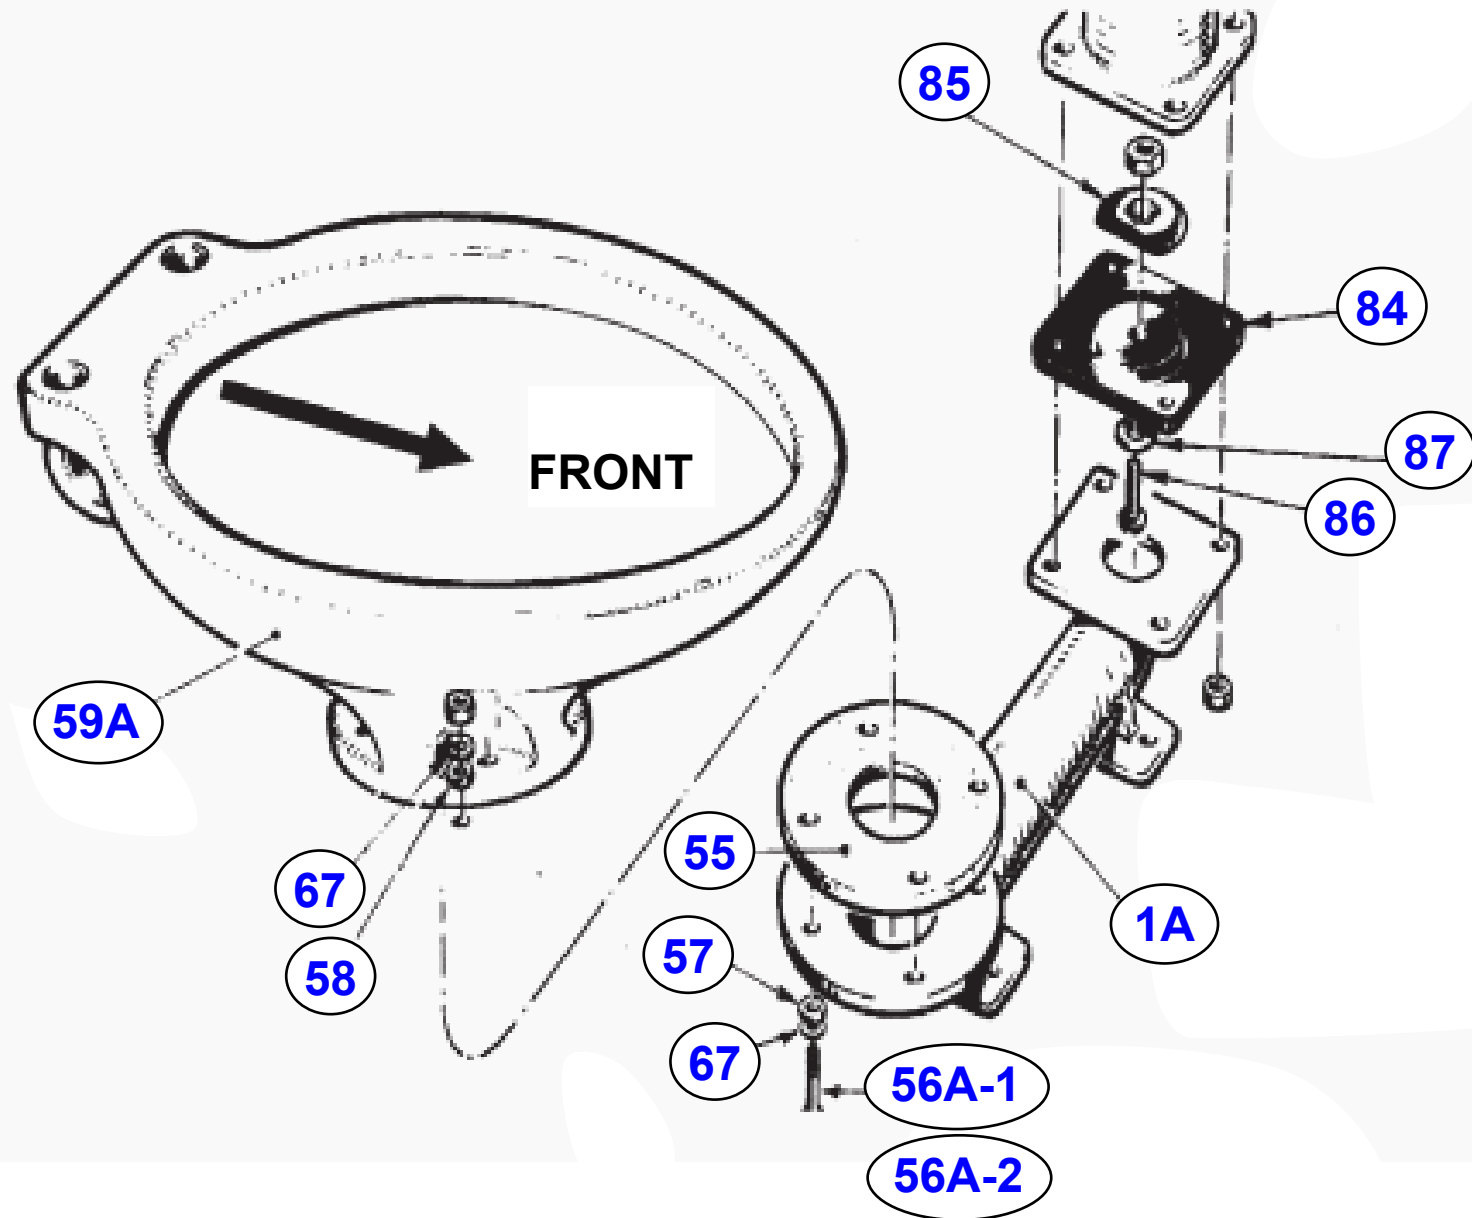

Base Assembly - Baby Blake

DEFINITION OF RIGHT HAND TOILET OPTION:
 This is the standard option. Pumps are on the right of the toilet pan (59A) when facing the front of the toilet.

LEFT HAND OPTION:
 Available on request. Pumps are on the left of the toilet pan when facing the front of the toilet.

1A	TBB7025
55	TBB7390
56A-1	TBB7210
56A-2	TBB7215
57	TBB7395
58	TBB7400
59A	TBB7220
67	TBB7255
84-87	TBB7431

Key: Click on any BLUE text to view the part details