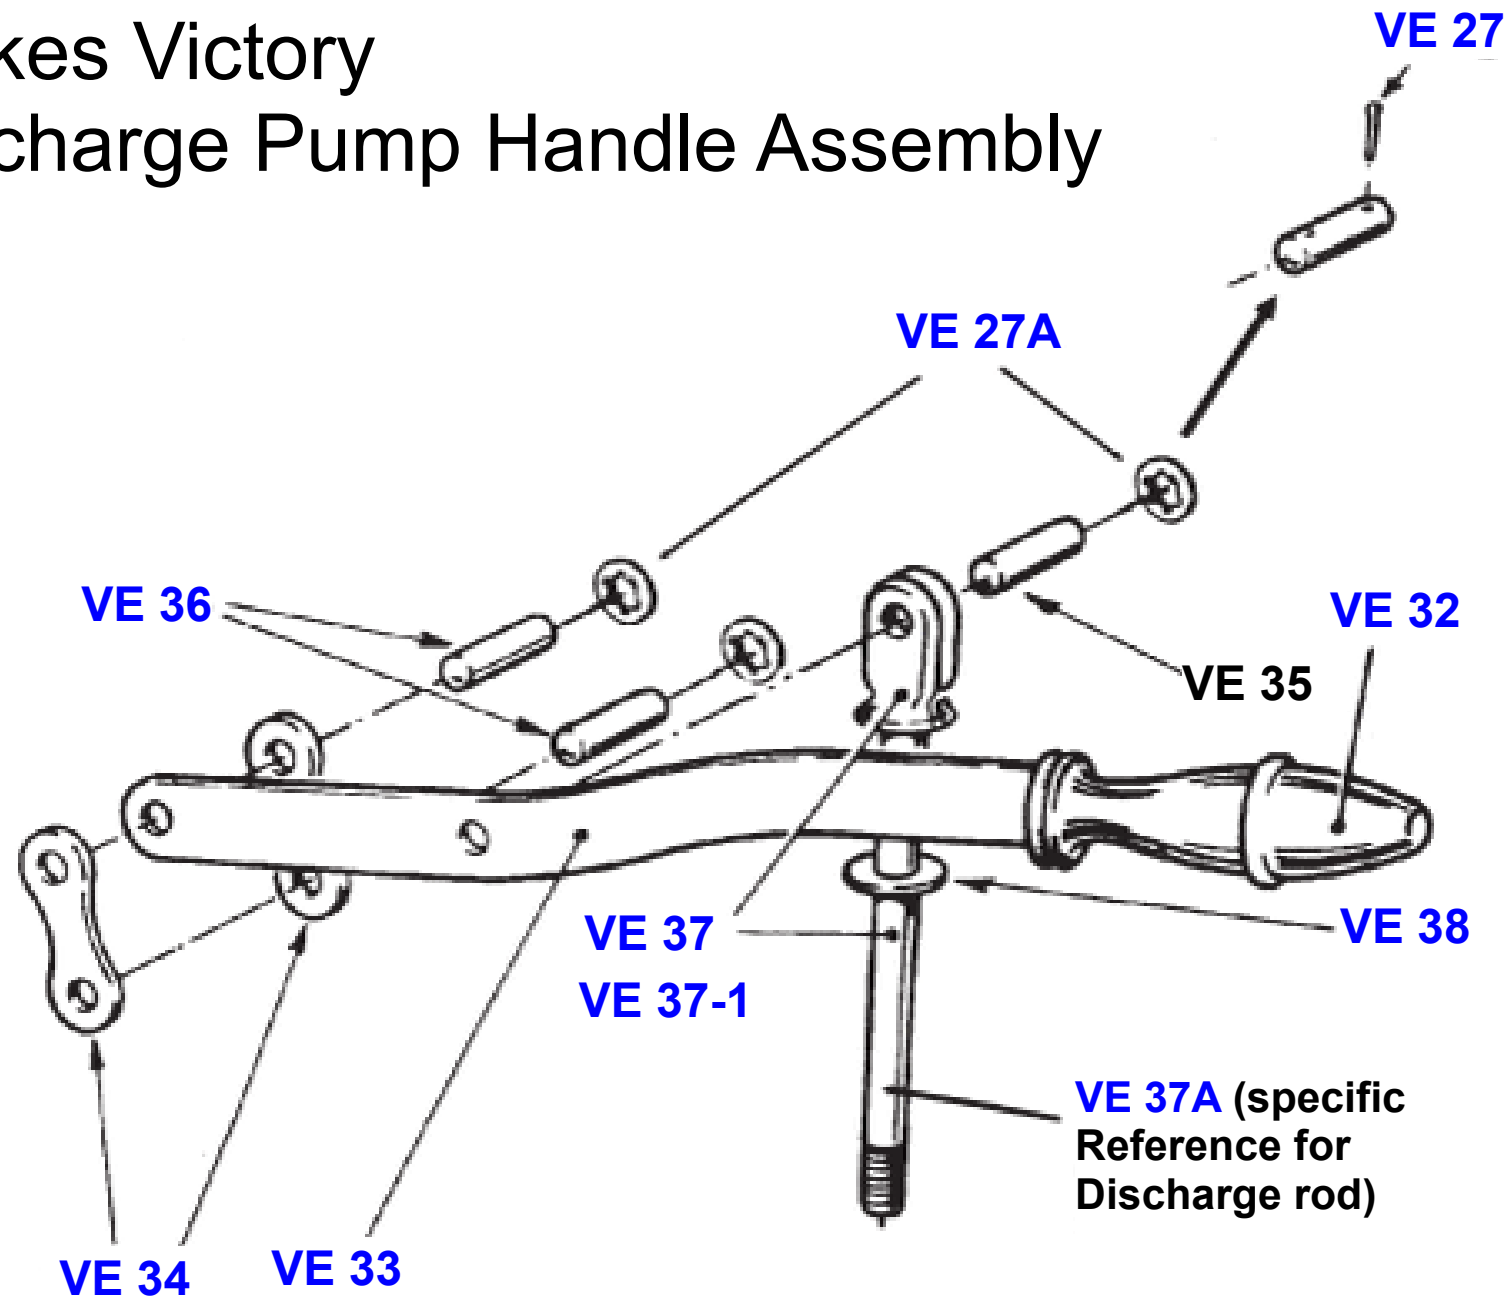

Blakes Victory Discharge Pump Handle Assembly

VE 27	TBB7810
VE 27A	TBV7811
VE 32	TBB7165 TBB7165B
VE 33	TBV7951
VE 34	TBV7816
VE 35	TBV7956
VE 36	TBV7955
VE 37	TBV7960
VE 37-1	TBV7965
VE 37A	TBV7960
VE 38	TBV7875

Key: [Click on any BLUE text to view the part details](#)