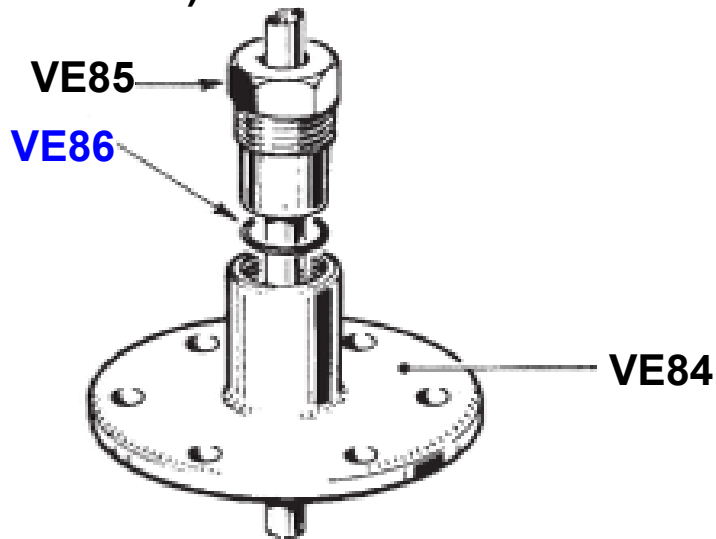

Current specification
(from May 1992)

Specification
(from end 1991 - Apr 1992)

Specification
(from Oct 1974 - end 1991)

Specification
(from 1962 - Oct 1974)

VE20	use VE84LS
VE40	use VE84LS
VE41	use VE86LS
VE42	use VE84LS
VE43	use VE84LS
VE44	use VE84LS
VE65	use VE84LS
VE70	TBB7276 & TBB7271
VE84	use VE84LS , VE86LS
VE84LS	TBV7870 , TBV7870SC
VE85	use VE84LS , VE86LS
VE85LS	use VE84LS , VE86LS
VE86	TBV7900
VE86LS	TBV7901

Key: Click on any BLUE text to view the part details

Blakes Victory Discharge Pump Top Seal