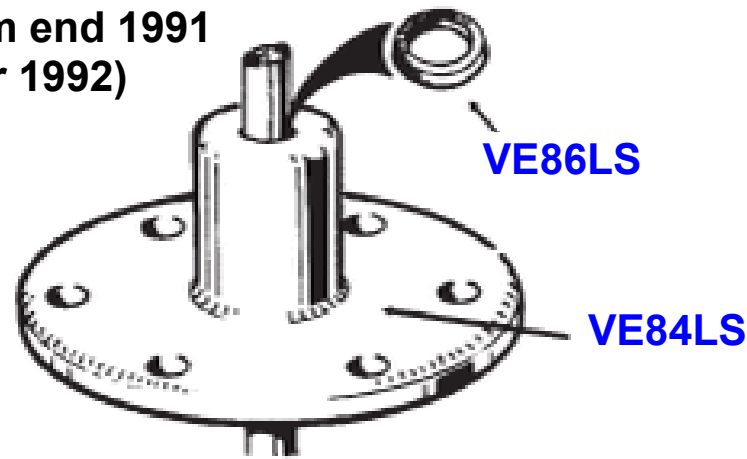

Current specification
(from May 1992)

Specification
(from end 1991 - Apr 1992)

Specification
(from Oct 1974 - end 1991)

Specification
(from 1962 - Oct 1974)

VE20	use VE84LS
VE40	use VE84LS
VE41	use VE86LS
VE42	use VE84LS
VE43	use VE84LS
VE44	use VE84LS
VE65	use VE84LS
VE70	TBB7276 & TBB7271
VE84	use VE84LS , VE86LS
VE84LS	TBV7870 , TBV7870SC
VE85	use VE84LS , VE86LS
VE85LS	use VE84LS , VE86LS
VE86	TBV7900
VE86LS	TBV7901

Key: Click on any BLUE text to view the part details

Blakes Victory Discharge Pump Top Seal