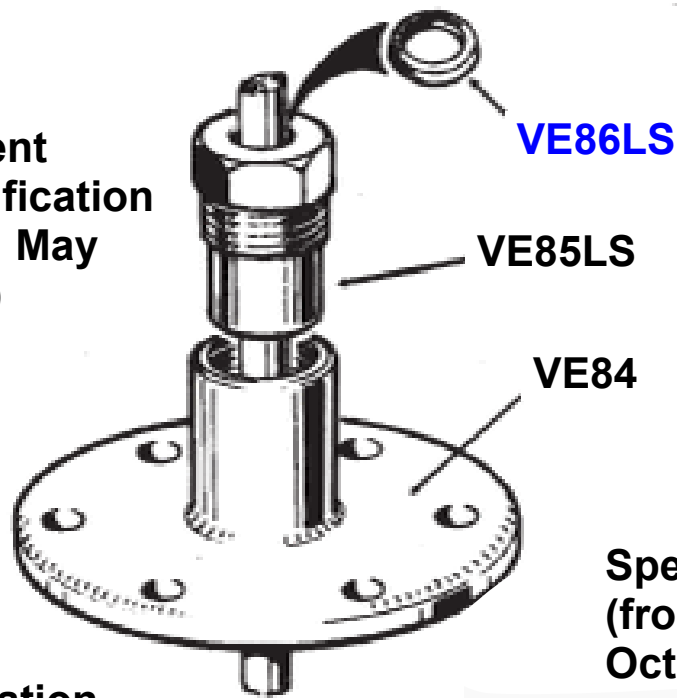

Current specification
(from May 1992)

Specification
(from end 1991 - Apr 1992)

Specification
(from Oct 1974 - end 1991)

Specification
(from 1962 - Oct 1974)

VE20	use VE84LS
VE40	use VE84LS
VE41	use VE86LS
VE42	use VE84LS
VE43	use VE84LS
VE44	use VE84LS
VE65	use VE84LS
VE70	TBB7276 & TBB7271
VE84	use VE84LS , VE86LS
VE84LS	TBV7870 , TBV7870SC
VE85	use VE84LS , VE86LS
VE85LS	use VE84LS , VE86LS
VE86	TBV7900
VE86LS	TBV7901

Key: Click on any BLUE text to view the part details

Blakes Victory Discharge Pump Top Seal