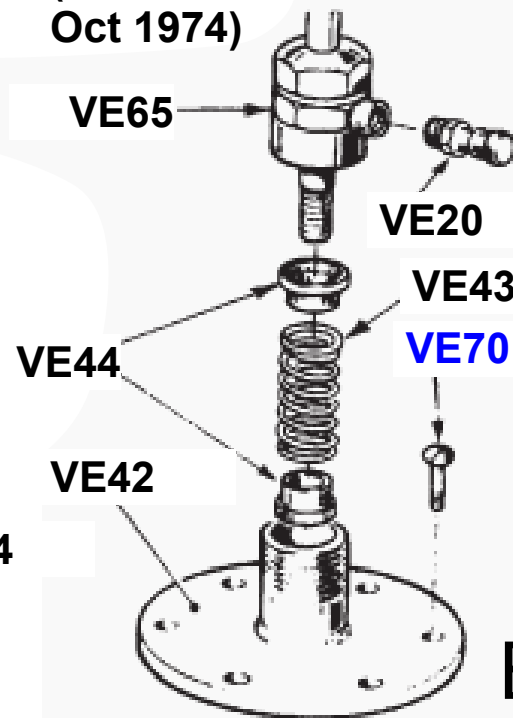

Current specification
(from May 1992)

Specification
(from end 1991 - Apr 1992)

Specification
(from Oct 1974 - end 1991)

Specification
(from 1962 - Oct 1974)

VE20	use VE84LS
VE40	use VE84LS
VE41	use VE86LS
VE42	use VE84LS
VE43	use VE84LS
VE44	use VE84LS
VE65	use VE84LS
VE70	TBB7276 & TBB7271
VE84	use VE84LS , VE86LS
VE84LS	TBV7870 , TBV7870SC
VE85	use VE84LS , VE86LS
VE85LS	use VE84LS , VE86LS
VE86	TBV7900
VE86LS	TBV7901

Key: Click on any BLUE text to view the part details

Blakes Victory Discharge Pump Top Seal