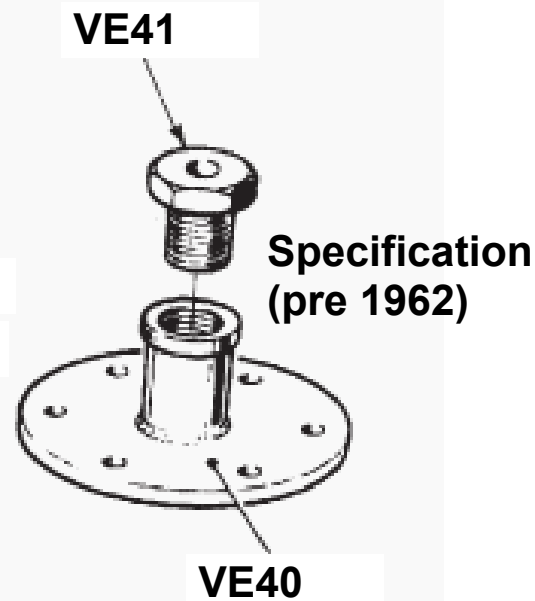

Current specification
(from May 1992)

Specification
(from end 1991 - Apr 1992)

Specification
(from Oct 1974 - end 1991)

Specification
(from 1962 - Oct 1974)

VE20	use VE84LS
VE40	use VE84LS
VE41	use VE86LS
VE42	use VE84LS
VE43	use VE84LS
VE44	use VE84LS
VE65	use VE84LS
VE70	TBB7276 & TBB7271
VE84	use VE84LS , VE86LS
VE84LS	TBV7870 , TBV7870SC
VE85	use VE84LS , VE86LS
VE85LS	use VE84LS , VE86LS
VE86	TBV7900
VE86LS	TBV7901

Key: Click on any BLUE text to view the part details

Blakes Victory Discharge Pump Top Seal