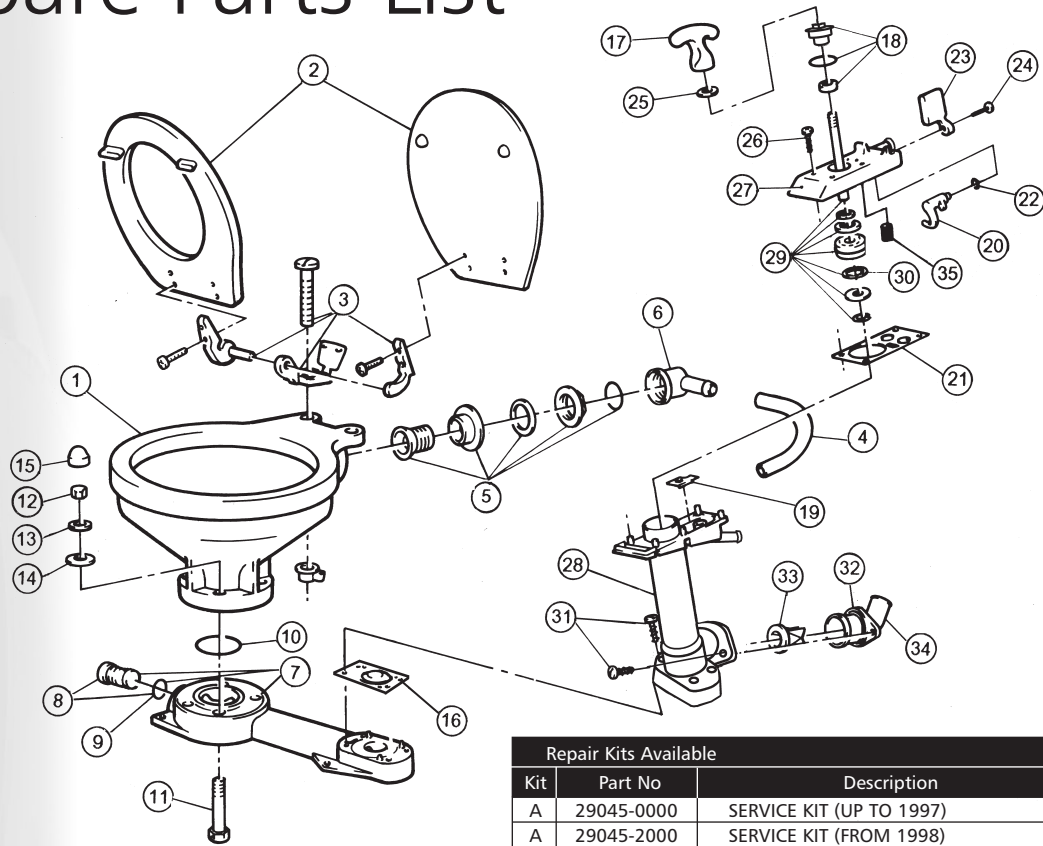

# Spare Parts List

Repair Kits Available		
Kit	Part No	Description
A	29045-0000	SERVICE KIT (UP TO 1997)
A	29045-2000	SERVICE KIT (FROM 1998)
B	29040-2000	PUMP ASSEMBLY
C	29094-2000	VALVE COVER ASSEMBLY
D	29051-2000	PUMP CYLINDER ASSEMBLY
E	29047-0000	BASE TO BOWL MOUNTING KIT

Key	Description	Qty Per Toilet	Part No	Qty per Repair Kit				
				A	B	C	D	E
1	BOWL COMPACT TOILET	1	29096-0000					
	BOWL REGULAR TOILET	1	29126-0000					
2	SEAT, LID & HINGE SET COMPACT TOILET	1	29097-1000					
	REGULAR TOILET	1	29127-1000					
3	HINGE SET (1 PAIR) COMPACT TOILET	1	29098-1000					
	REGULAR TOILET	1	29098-2000					
4	HOSE COMPACT TOILET	1	29035-1000					
	HOSE REGULAR TOILET	1	29035-1001					
5	INTAKE SEAL +	1						
6	INTAKE ELBOW	1	29048-1000					
7	BASE, PLUG + O-RING ASSY	1	29041-1000					
8	PLUG + O-RING ASSY (UP TO 2002 - SCREW)	1	29028-0000					
	(FROM 2003 - BAYONET)	1	29028-2000					
9	O-RING (PLUG)	1	-					
10	O-RING (BOWL)	1	-					1
11	BOLT (S/S)	4	-					4
12	NUT (S/S)	4	-					4
13	WASHER (S/S)	4	-					4
14	WASHER (NYLON)	4	-					4
15	CAP	4	-			2		4
16	BASE VALVE GASKET	1	29043-0000	1	1			1

Key	Description	Qty Per Toilet	Part No	Qty per Repair Kit				
				A	B	C	D	E
17	HANDLE	1	29026-2000		1			
18	SEAL HOUSING ASSY (UP TO 1997)	1	29044-0000	1	1	1		
	(FROM 1998 ONWARDS)	1	29044-2000	1	1	1		
19	TOP VALVE SEAT	1	-	1	1	1	1	
20	CAM	1	-		1	1		
21	TOP VALVE GASKET	1	29042-0000	1	1			
22	O-RING (FLUSH LEVER)	1	-	1	1	1		
23	FLUSH CONTROL LEVER	1	-		1	1		
24	SCREW (FLUSH LEVER)	1	-		1	1	1	
25	BUFFER	1	-		1	1		
26	SCREW (VALVE COVER)	6	-	1	6	6		
27	VALVE COVER	1	-		1	1		
28	PUMP CYLINDER	1	-		1		1	
29	PISTON, ROD & O-RING ASSY	1	29046-0000			1		
30	O-RING (PISTON)	1	-		1	1		
31	SCREW (PUMP CYLINDER)	6	-	1	2		2	
32	DISCHARGE FLANGE	1	29091-1000		1		1	
33	JOKER VALVE	1	29092-1000	1	1		1	
34	DISCHARGE ELBOW	1	29029-1000		1		1	
35	VALVE SPRING (ONLY FROM 1998)	1	-		1	1		