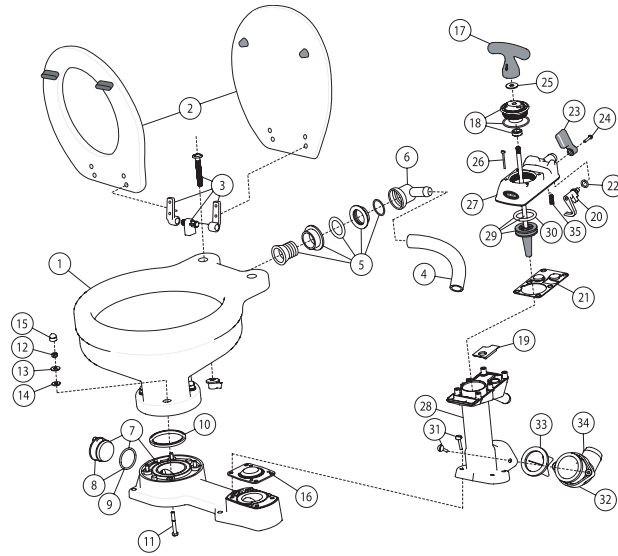

SPARE PARTS LIST

Key	Description	Quantity Per Toilet	Part Number	Quantity per Repair Kit				
				A	B	C	D	E
1	BOWL COMPACT TOILET	1	29096-0000					
	BOWL REGULAR TOILET	1	29126-0000					
2	SEAT, LID & HINGE SET COMPACT TOILET	1	29097-1000					
	REGULAR TOILET		29127-1000					
3	HINGE SET (1 PAIR) COMPACT TOILET	1	29098-1000					
	REGULAR TOILET		29098-2000					
4	HOSE COMPACT TOILET	1	29035-1000					
	HOSE REGULAR TOILET	1	29035-1001					
5	INTAKE SEAL +	1	29048-0000					
6	INTAKE ELBOW							
7	BASE, PLUG + O-RING ASSY	1	29041-1000					
8	PLUG + O-RING ASSY (UP TO 2002 - SCREW) (FROM 2003 - BAYONET)	1	29028-1000					
			29028-2000					
9	O-RING (PLUG)	1	-					
10	O-RING (BOWL)	1	-					1
11	BOLT (S/S)	4	-					4
12	NUT (S/S)	4	-					4
13	WASHER (S/S)	4	-					4
14	WASHER (NYLON)	4	-					4
15	CAP	4	-					4
16	BASE VALVE GASKET	1	29043-0000	1	1		1	
17	HANDLE	1			1	1		
18	SEAL HOUSING ASSY (UP TO 1997) (1998 TO 2007) (FROM 2008)	1	29044-0000	1	1	1		
			29044-2000					
			29044-3000					

Repair Kits Available		
Kit	Part No.	Description
A	29045-0000	PUMP SERVICE KIT (UP TO 1997)
A	29045-2000	PUMP SERVICE KIT (FROM 1998 TO 2007)
A	29045-3000	PUMP SERVICE KIT (FROM 2008)
B	29040-3000	PUMP ASSEMBLY
C	29094-3000	VALVE COVER ASSEMBLY
D	29051-2000	PUMP CYLINDER ASSEMBLY
E	29047-0000	BASE TO BOWL MOUNTING KIT

Key	Description	Quantity Per Toilet	Part Number	Quantity per Repair Kit				
				A	B	C	D	E
19	TOP VALVE SEAT	1	-	1	1	1	1	
20	CAM	1	-	1	1	1		
21	TOP VALVE GASKET	1	29042-0000	1	1			
22	O-RING (FLUSH LEVER)	2	-	1	1	1		
23	FLUSH CONTROL LEVER	1	-		1	1		
24	SCREW (FLUSH LEVER)	1	-	1	1	1		
25	BUFFER	1	-	1	1			
26	SCREW (VALVE COVER)	6	-	1	6	6	1	
27	VALVE COVER	1	-		1	1		
28	PUMP CYLINDER	1	-		1		1	
29	PISTON, ROD & O-RING ASSY	1	29046-3000		1			
30	O-RING (PISTON)	1	-	1	1			
31	SCREW (PUMP CYLINDER)	6	-	1	3		3	
32	DISCHARGE FLANGE	1	29091-1000		1		1	
33	JOKER VALVE	1	29092-1000	1	1		1	
34	DISCHARGE ELBOW	1	29029-1000		1		1	
35	VALVE SPRING (ONLY FROM 1998)	1	-	1	1	1	1	