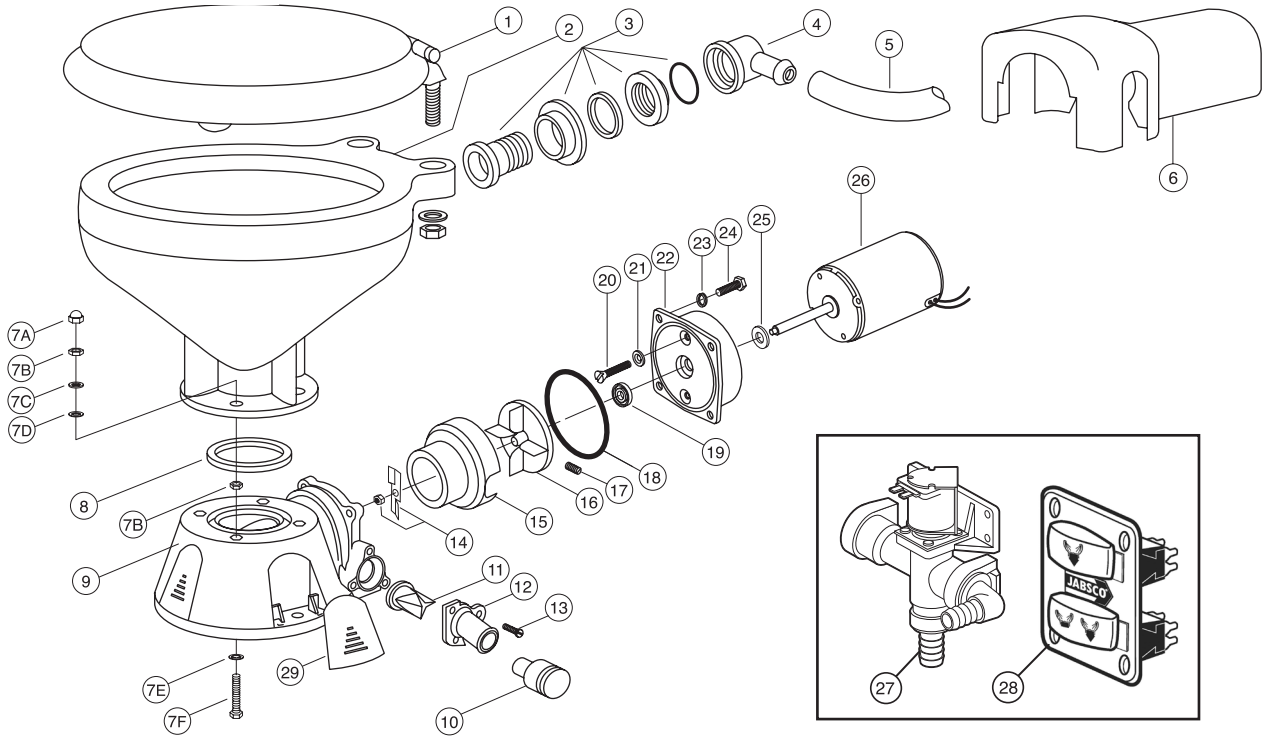

EXPLODED VIEW

PARTS LIST

Key	Description	Qty. Req.	Part Number
1	Seat and Cover, Compact Size	1	29097-1000
	Seat and Cover, Regular Size	1	29127-1000
1A	Hinge Only, Compact Size	1	29098-1000
	Hinge Only, Regular Size	1	29098-2000
2	Bowl, Compact Size	1	29096-0000
	Bowl, Regular Size	1	29126-0000
3 & 4	Bowl Spud & Intake Elbow & O-ring	1	29048-0000
5	Hose, 6 feet	1	29035-1031
6	Motor Cover †	1	37042-1000
7	Bowl Installation Hardware	1	18753-0637
7A	Nut Cap**	4	
7B	Hex Nut** (Two places)	8	
7C	Washer, Stainless Steel**	4	
7D	Washer, Plastic**	4	
7E	Washer, Starlock**	4	
7F	Phillips Head Screw**	4	
8	Bowl O-Ring Seal	1	44101-1000
9	Base Assembly**	1	37004-1000
10	1-1/2" Adapter, Discharge Port	1	98023-0080
11	Joker Valve* **	1	44106-1000
12	1" Discharge Port**	1	44107-1000
13	Screw** 3		96050-0568
14	Chopper Plate with Lock Nut †	1	37056-1000
15	Macerator Housing †	1	37014-0000
16	Centrifugal Impeller †	1	37006-0000

Key	Description	Qty. Req.	Part Number
17	Set Screw †	1	91084-0320
18	O-ring* †	1	43990-0066
19	Seal* †	1	1040-0000
20	Screw †	2	91010-0144
21	Washer, Plastic* †	2	35445-0000
22	Seal Housing †	1	37043-1000
23	Lock Washer #10, Stainless Steel †	4	
24	Screw †	4	91027-0011
25	Slinger †	1	6342-0000
26	Motors:		
	Motor - 12 Volt †	1	18753-0554
	Motor - 24 Volt †	1	18753-0555
27	Solenoid Valve & Siphon Breaker		
	12 Volt	1	37038-1012
	Solenoid Valve & Siphon Breaker		
	24 Volt	1	37038-1024
28	Switch Panel	1	37047-2000
29	Screw Covers (3/kit)	1	37003-1000
	Service Kit		90197-0000
	Motor & Pump Assembly		
	12 Volt EMC		37072-0092
	24 Volt EMC		37072-0094

* Parts Supplied with Service Kit.

** Parts included with base 37004-1000.

† Parts included in Motor & Pump Assembly.