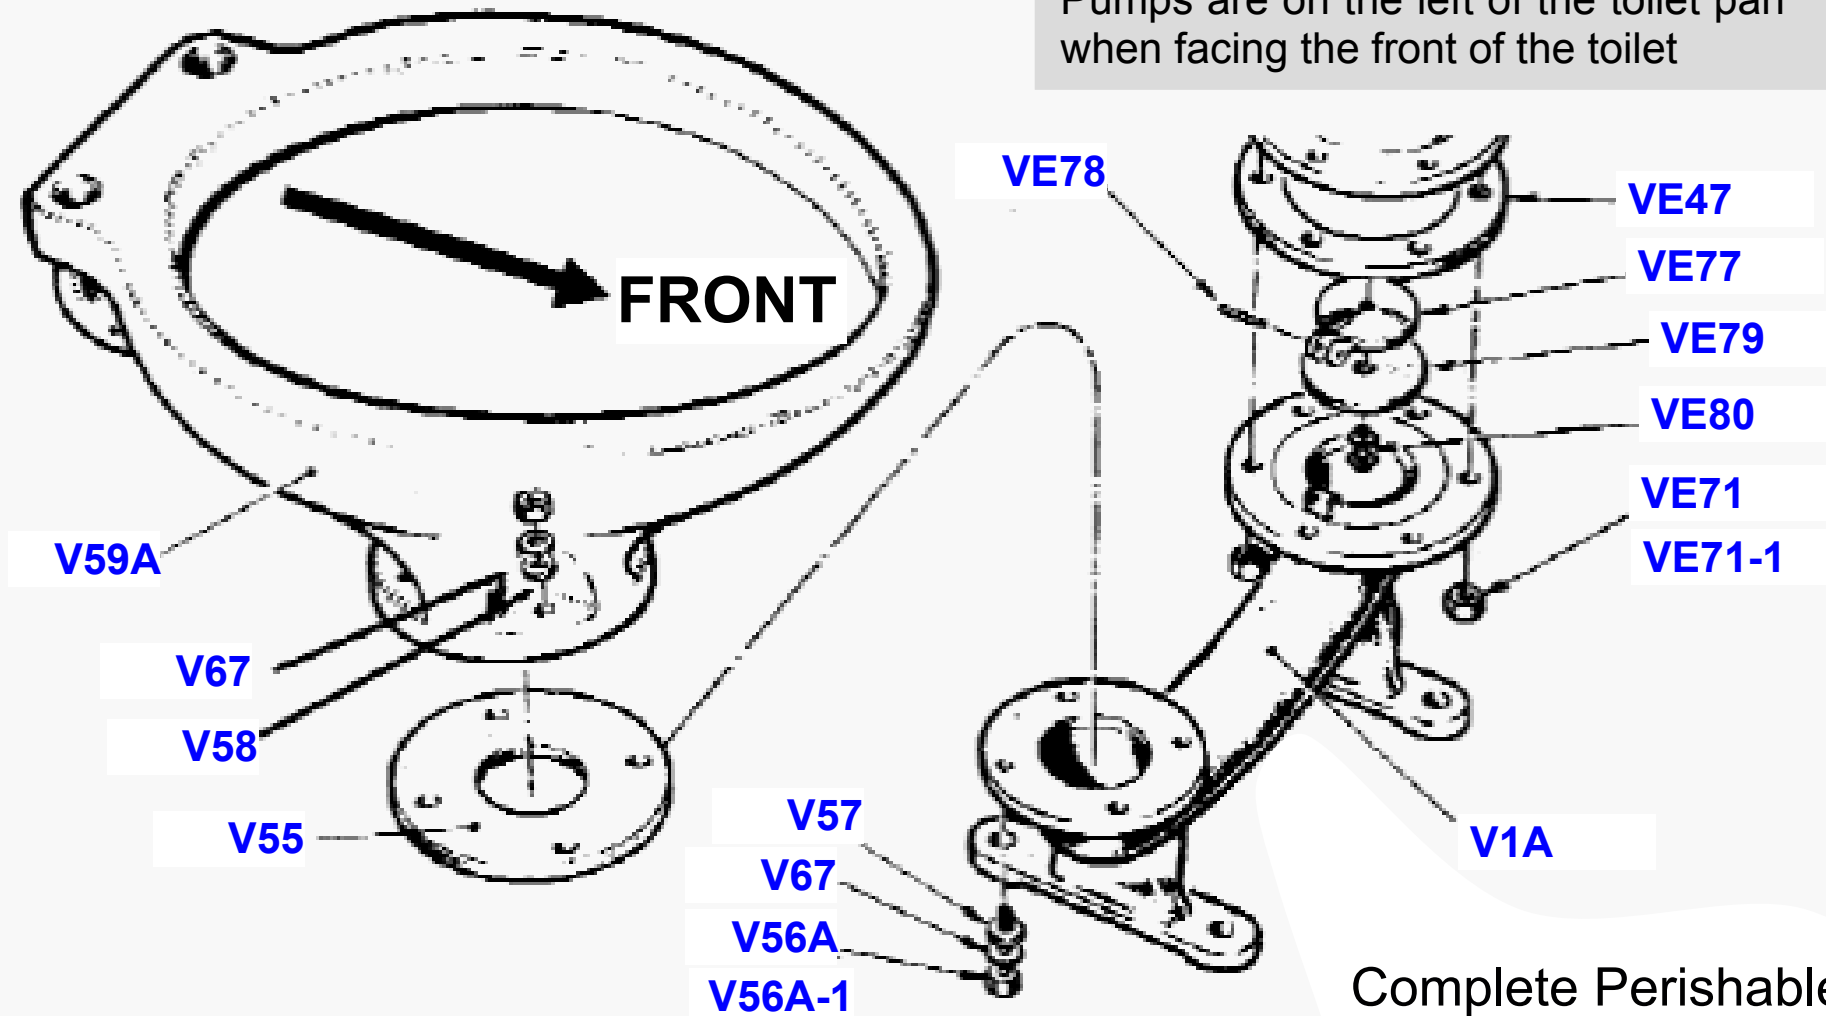

Blakes Victory Base Assembly

Definition of **RIGHT HAND** toilet option:
This is the standard option. Pumps are on the right of the toilet pan (**V59A**) when facing the front of the toilet.
LEFT HAND option: Available on request. Pumps are on the left of the toilet pan when facing the front of the toilet

V1A	TBV7905
V55	TBB7390
V56A	TBB7210
V56A-1	TBB7215
V57	TBB7395
V58	TBB7400
V59A	TBB7220
V67	TBB7255
VE47	TBV7880
VE71	TBV7846 - bolt
VE71-1	SCX6009 - nut
VE77	TBV7945
VE78	TBV7985
VE79	TBV7895
VE80	TBV7855

Complete Perishable Service Kit, [TBV0881](#)

Key: Click on any BLUE text to view the part details