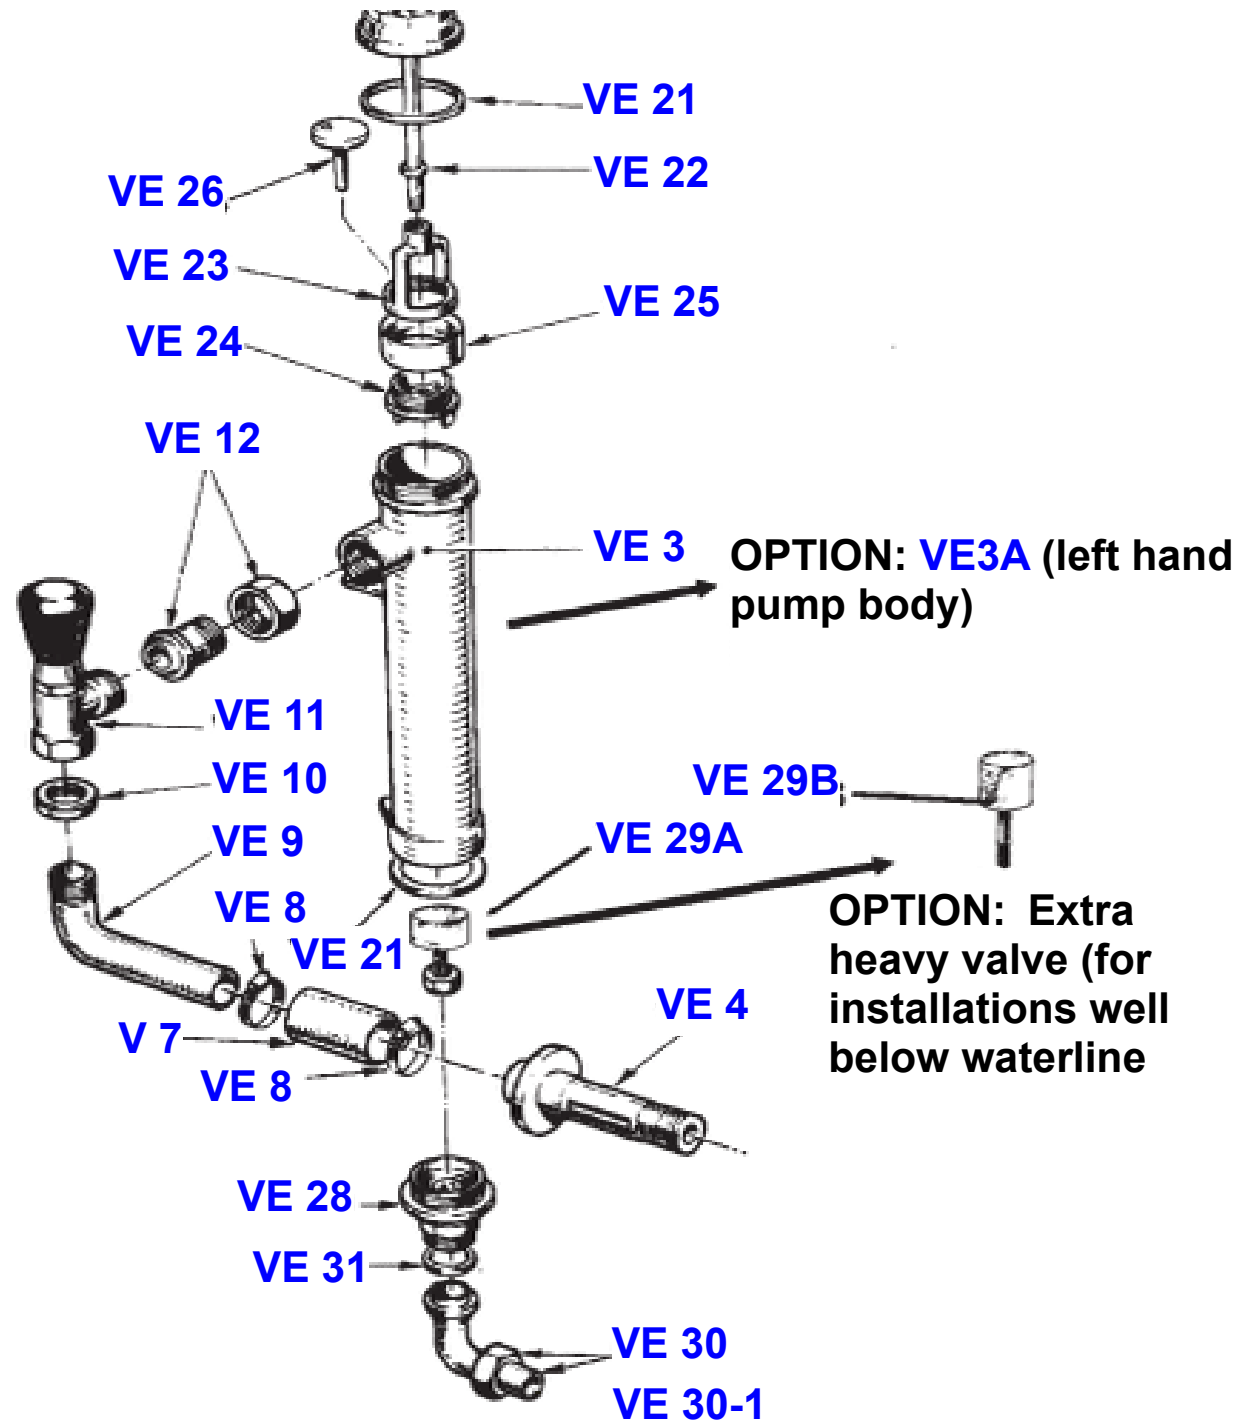

Blakes Victory Flushing Pump Assembly

V 7	TBB7010	VE 23	TBB7140
VE 3	TBV7915	VE 24	TBB7515
VE 3A	TBV7920	VE 25	TBB7355
VE 4	TBB7510	VE 26	TBB7520
VE 8	TBB7335	VE 28	TBB7146
VE 9	TBV7925	VE 29A	TBB7530
VE 10	TBB7645CP	VE 29B	TBB7605
VE 11	TBB7115	VE 30	TBB7155CP
VE 12	TBB7115	VE 30-1	TBB7160
VE 21	TBB7346	VE 31	TBB7360
VE 22	TBB7350		

Key: Click on any BLUE text to view the part details