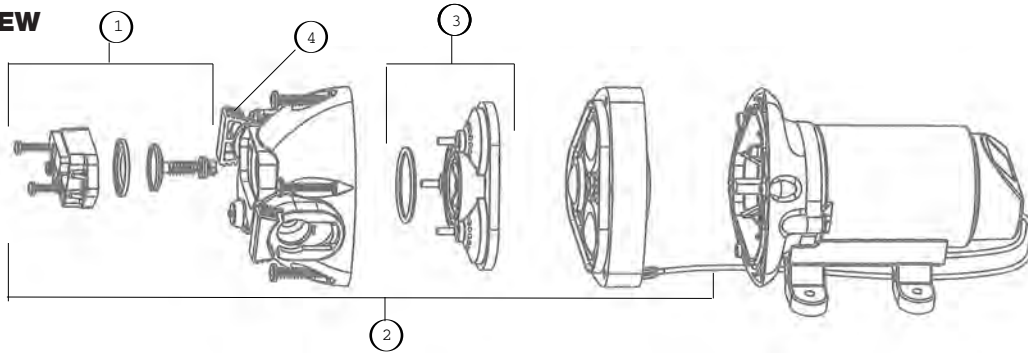

FIG. 4

EXPLODED VIEW

AUTOMATIC WATER SYSTEM PUMP SERVICE PARTS

KEY#	DESCRIPTION	SERIES	
		31395 - XXXX	31295 - XXXX
1	Pressure Switch	(25 psi)	18916-1025
		(40 psi)	18916-1040
		(50 psi)	18916-1050
2	Pumphead Assembly	(25 psi)	18914-1025
		(40 psi)	18914-1040
		(50 psi)	18914-1050
3	Check Valve Assembly	18911-1030	18911-1030
4	Slide Clips (Pair)	30647-1000	30647-1000

**ACCESSORIES
SNAP-IN PORT SYSTEM**

30649-1000
(1 PAIR)
SNAP-IN PORT X
1/2" - 14 MALE PIPE
STRAIGHT

30654-1000
(1 PAIR)
SNAP-IN PORT X
1/2" (13 mm)
HOSE BARB
STRAIGHT

30653-1000
(1 PAIR)
SNAP-IN PORT X
3/4" (19 mm)
HOSE BARB
STRAIGHT

30650-1000
(1 PAIR)
SNAP-IN PORT X
GARDEN HOSE
STRAIGHT

30655-1000
(1 PAIR)
SNAP-IN PORT X
1/2" - 14 MALE PIPE
90° ELBOW

30651-1000
(1 PAIR)
SNAP-IN PORT X
1/2" (13 mm)
HOSE BARB
90° ELBOW

30642-1000
(1 PAIR)
SNAP-IN PORT X
3/4" (19 mm)
HOSE BARB
90° ELBOW