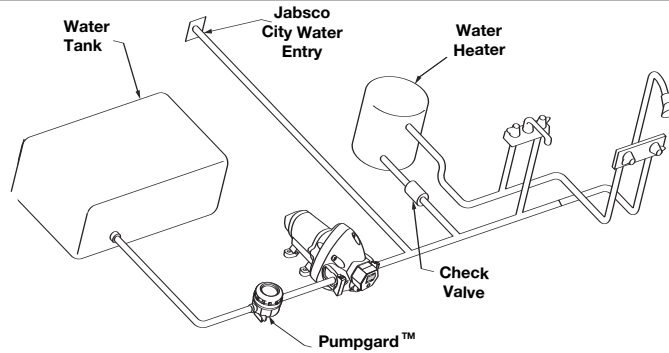

FIG. 4

EXPLODED VIEW

AUTOMATIC WATER SYSTEM PUMP SERVICE PARTS

KEY#	DESCRIPTION	SERIES	
		31395 - XXXX	31295 - XXXX
1	Pressure Switch	(25 psi)	18916-1025
		(40 psi)	18916-1040
		(50 psi)	18916-1050
2	Pumphead Assembly	(25 psi)	18914-1025
		(40 psi)	18914-1040
		(50 psi)	18914-1050
3	Check Valve Assembly	18911-1030	18911-1030
4	Slide Clips (Pair)	30647-1000	30647-1000

**ACCESSORIES
SNAP-IN PORT SYSTEM**

30649-1000
(1 PAIR)
SNAP-IN PORT X
1/2" - 14 MALE PIPE
STRAIGHT

30654-1000
(1 PAIR)
SNAP-IN PORT X
1/2" (13 mm)
HOSE BARB
STRAIGHT

30653-1000
(1 PAIR)
SNAP-IN PORT X
3/4" (19 mm)
HOSE BARB
STRAIGHT

30650-1000
(1 PAIR)
SNAP-IN PORT X
GARDEN HOSE
STRAIGHT

30655-1000
(1 PAIR)
SNAP-IN PORT X
1/2" - 14 MALE PIPE
90° ELBOW

30651-1000
(1 PAIR)
SNAP-IN PORT X
1/2" (13 mm)
HOSE BARB
90° ELBOW

30642-1000
(1 PAIR)
SNAP-IN PORT X
3/4" (19 mm)
HOSE BARB
90° ELBOW